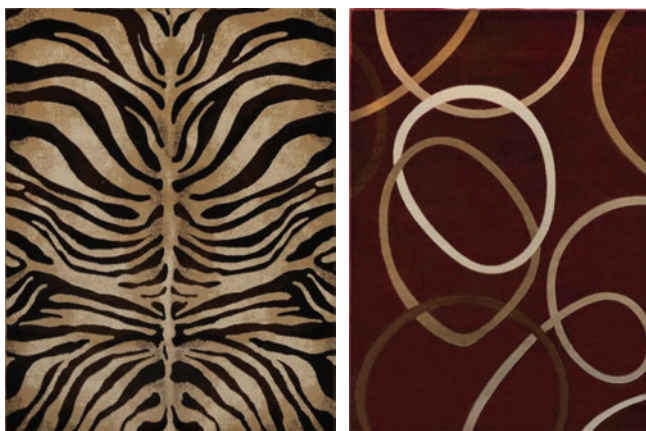

**ELEGANT
TRIBECA
CARVED
RUGS**

Elegant styling in a rich palette of decorator colors.

5'2" x 7'2"

$79 EA.

3'3" x 4'7" **$29**

6'7" x 9'10" **$169**

7'10" x 10'6" **$199**

9'2" x 12'5" **$329**