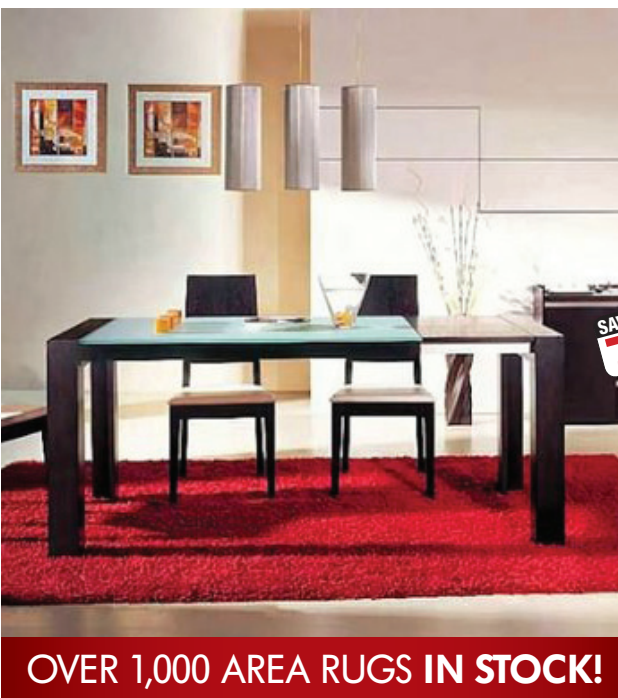

OVER 1,000 AREA RUGS IN STOCK!

LUXURIOUS PULSH PILE RUGS

Bound on all sides. Color selection varies by store.

8'x11' **$99** EA. **SAVE UP TO 77%** ORIG. $199

- 2'x6' ORIG. $29 ..... **$9**
- 3'x5' ORIG. $39 ..... **$9**
- 4'x6' ORIG. $39 ..... **$11**
- 5'x7' ORIG. $79 ..... **$39**
- 7'x10' ORIG. $159 ..... **$79**