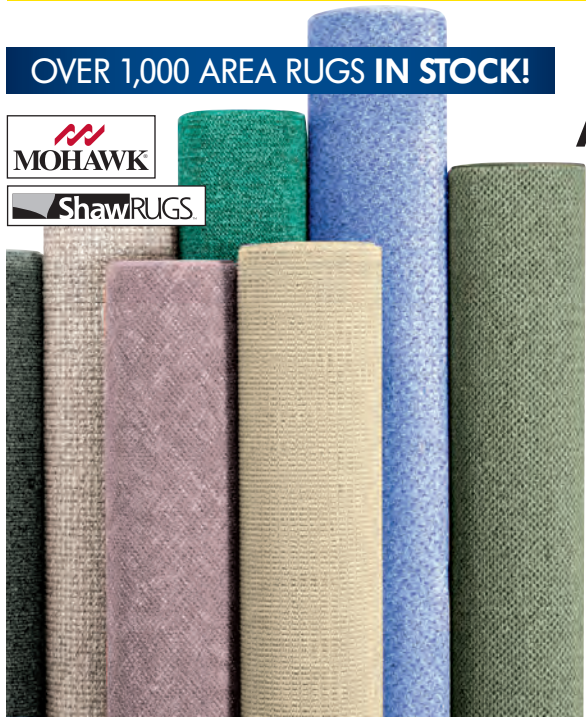

SAVE
37%

\$749⁹⁹ EA.

ORIG. \$1199

OVER 1,000 AREA RUGS IN STOCK!

MOHAWK

Shaw RUGS

TOP MAKERS BOUND RUGS AND REMNANTS

Color selection varies by store.